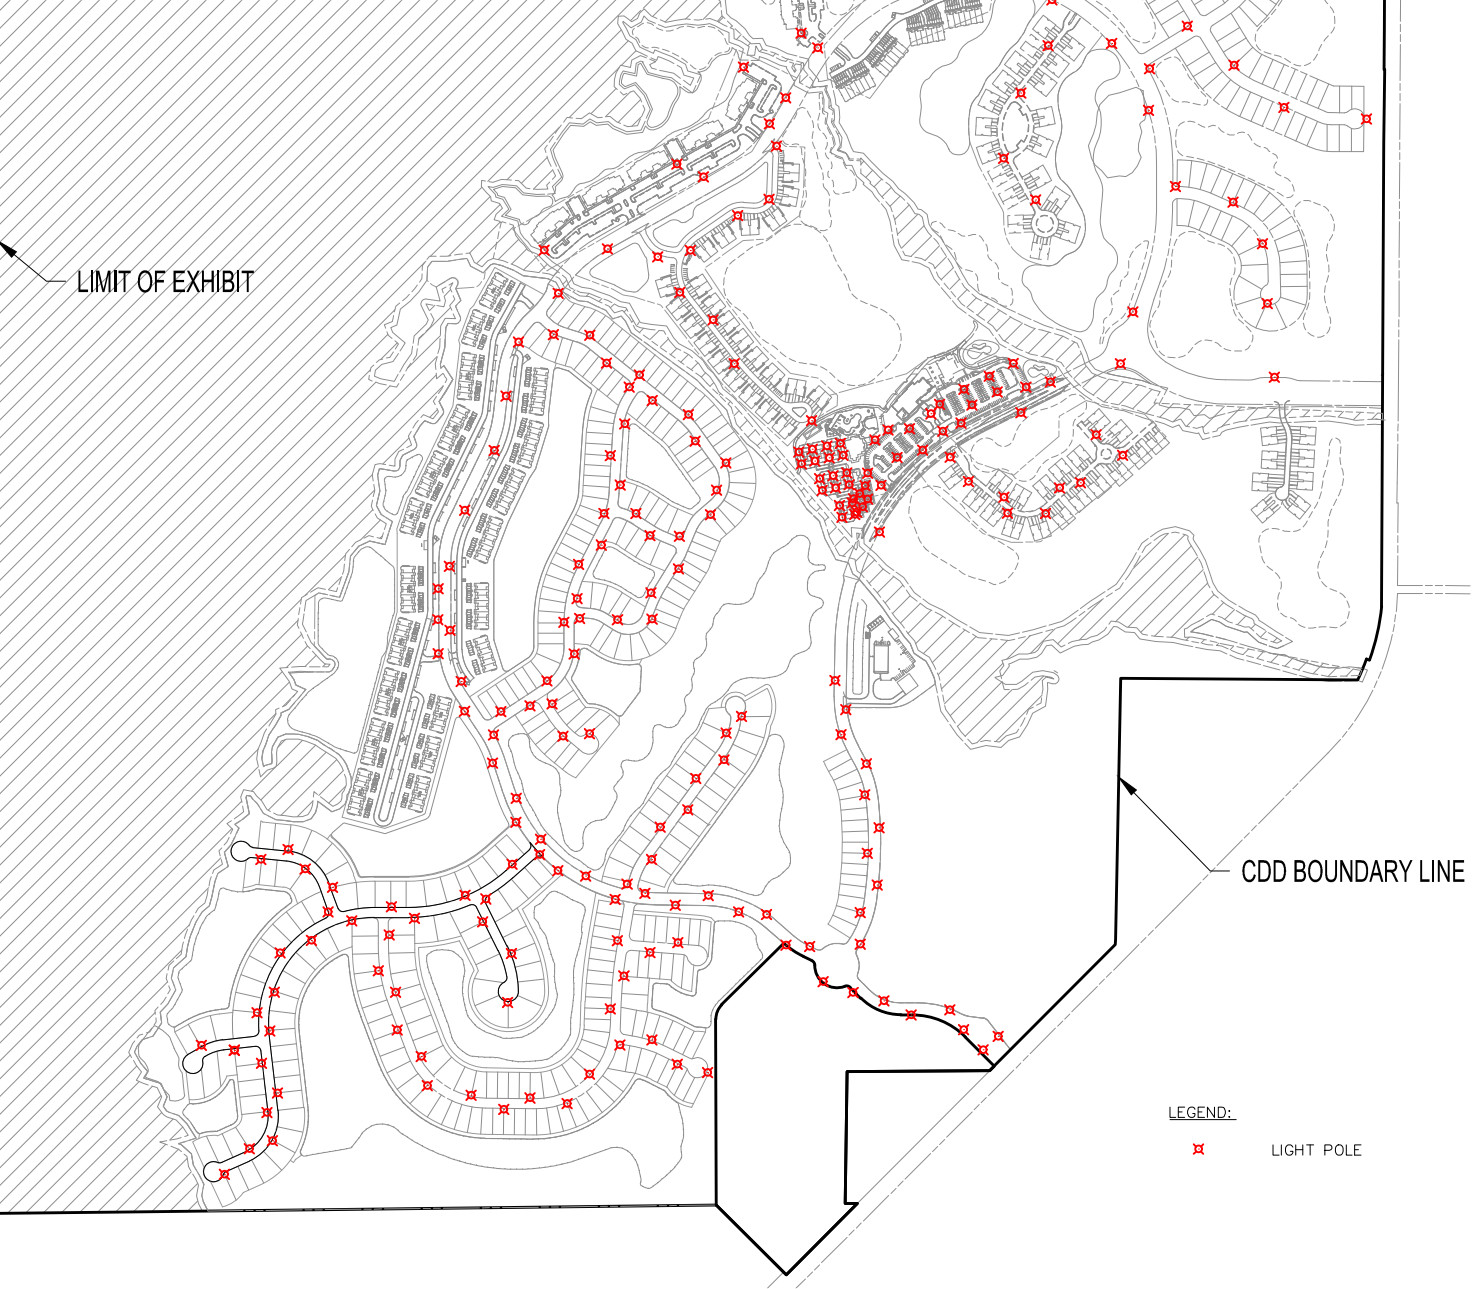

CDD BOUNDARY MAP

NOT TO SCALE

LEGEND:
 x LIGHT POLE

EXHIBIT 7

STREET LIGHTS
TERN BAY CDD
 CHARLOTTE COUNTY, FLORIDA

COMPLETION DATE:	PROJECT:	DRAFTED BY:	DESIGNED BY:	REVIEWED BY:	SHEET:
3-31-25	2292CDD	TBV	TRR		7

S:\Jobs\22xx\2292\Documents\CDD Documents\CDD Documents\2292CDD EX-07 STREET LIGHTS.dwg, 3/31/2025 4:46:42 PM, TODD VANA, ATWELL, LLC