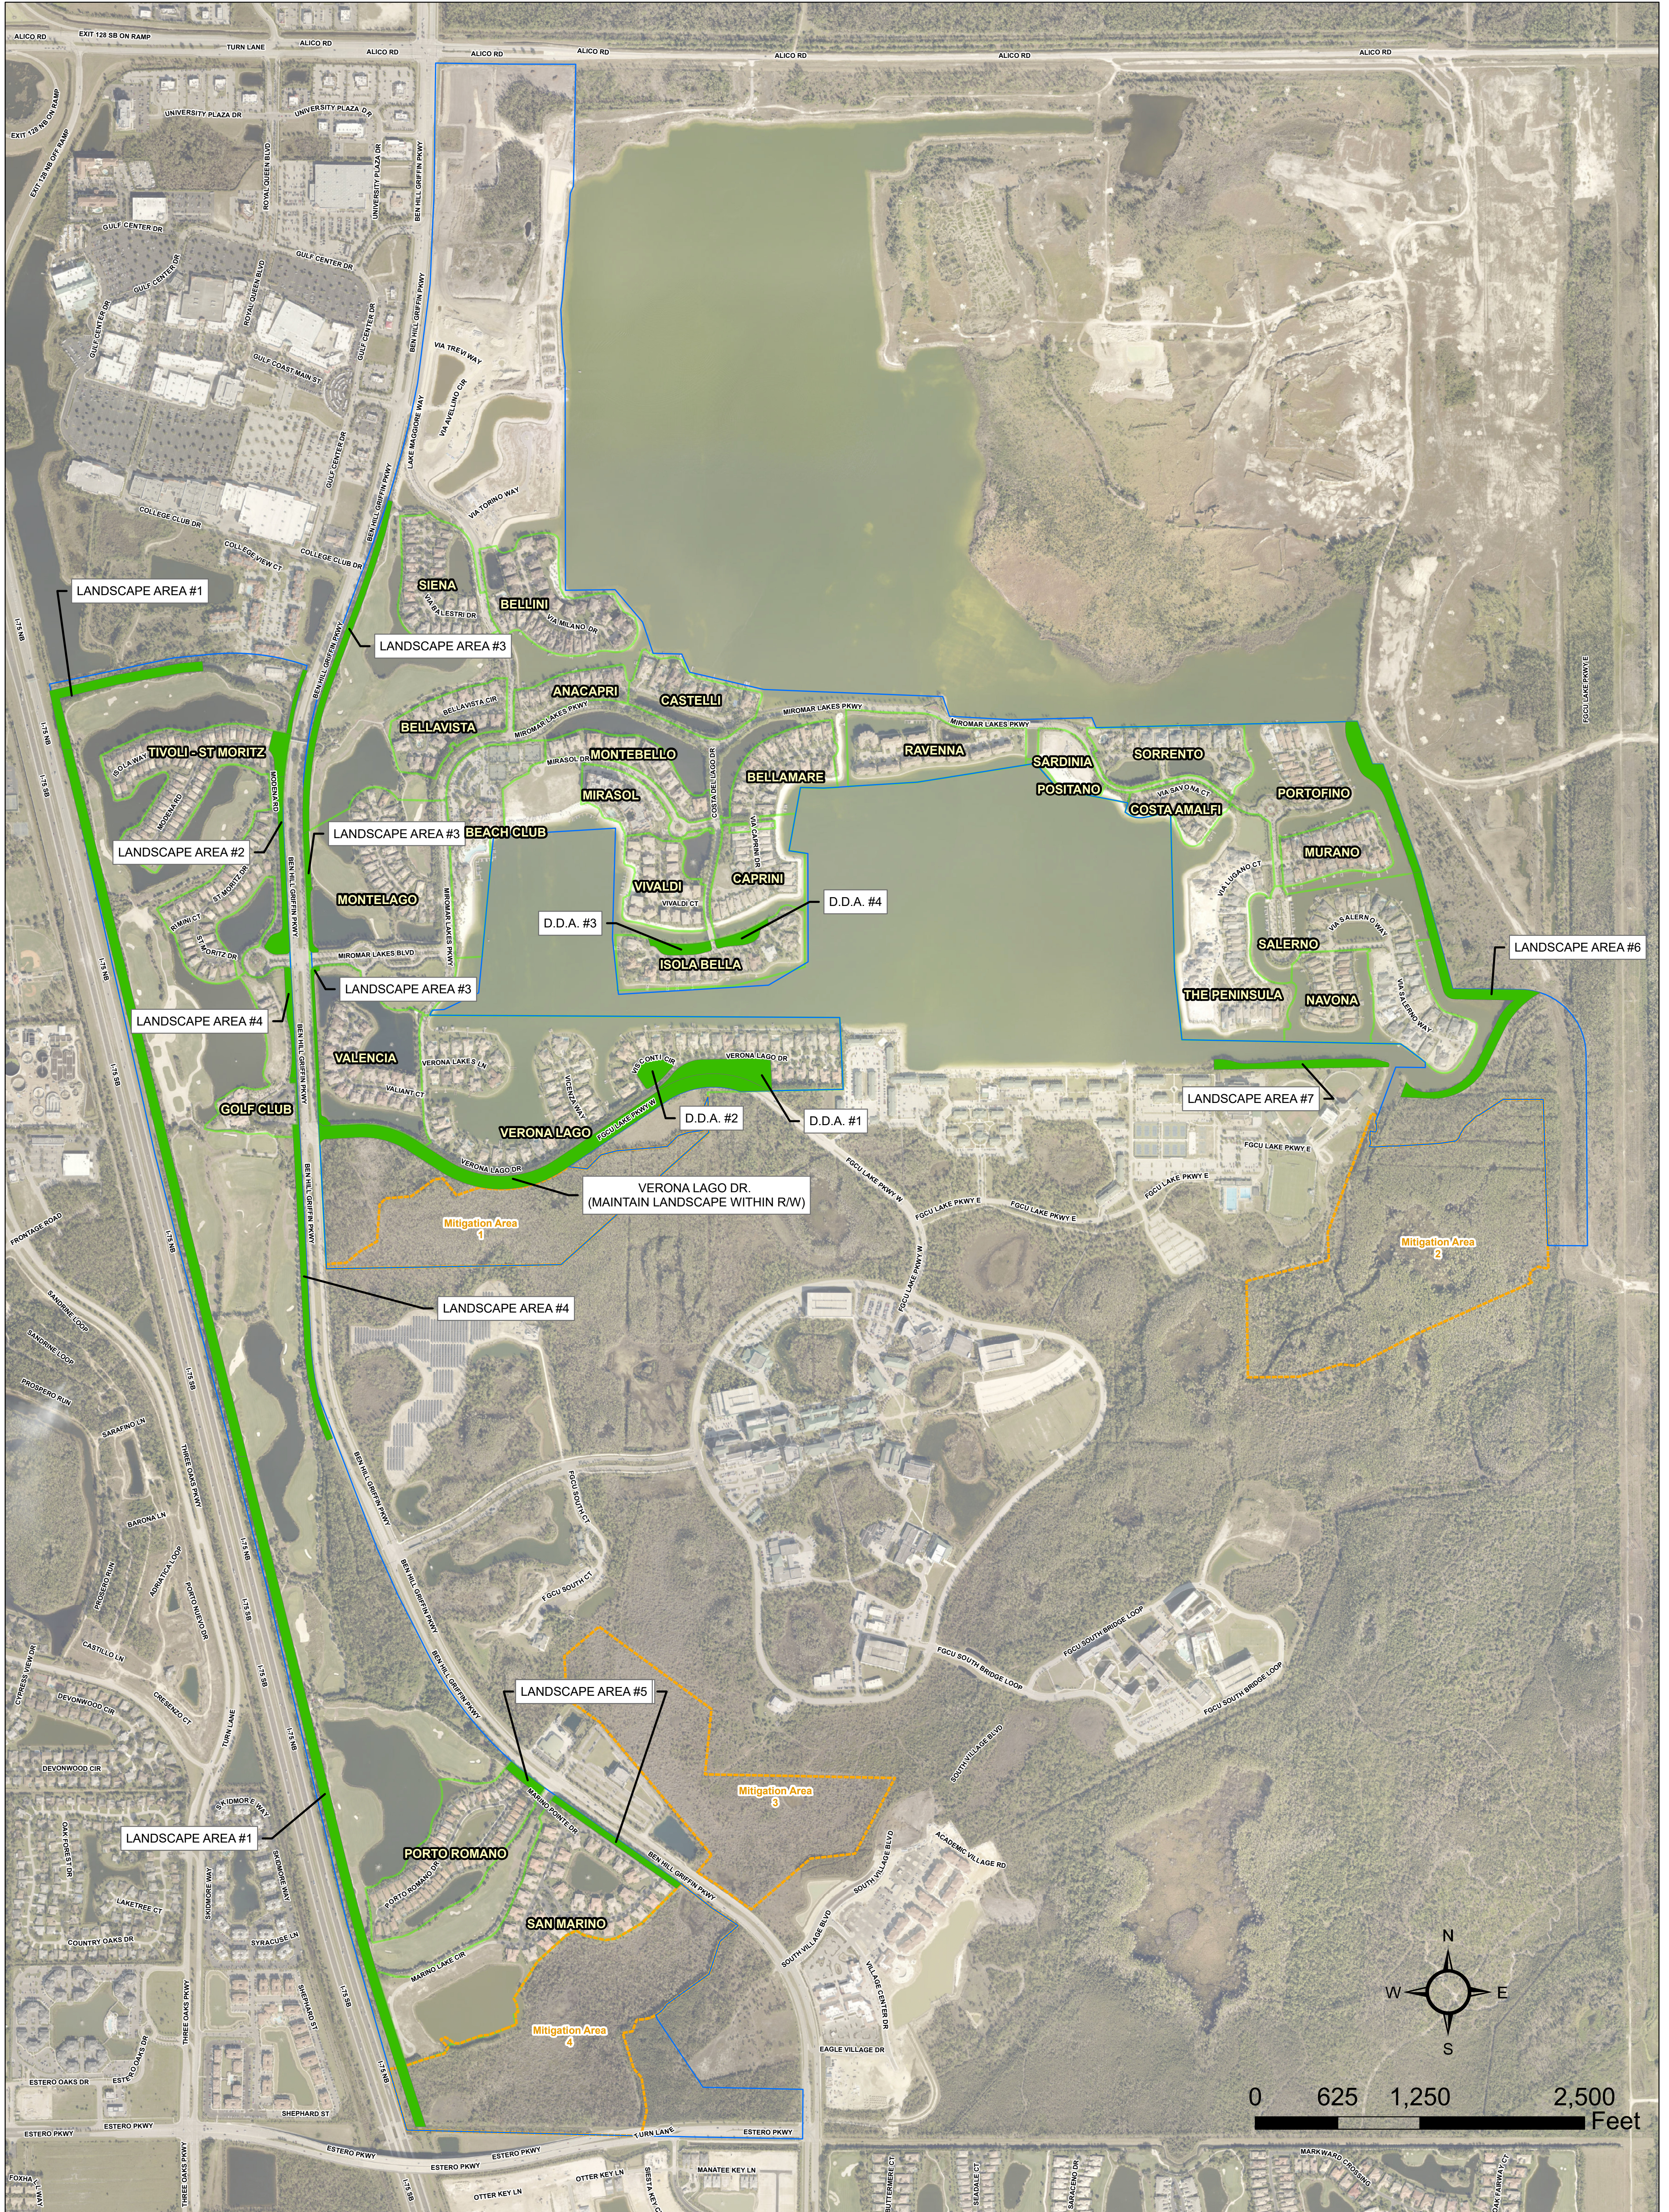

Miromar Lakes, Lee County, FL

Legend

- Landscape Buffer Areas
- Wetland Mitigation Areas
- Miromar Lakes CDD Boundary
- Subdivision Boundary

Calvin, Giordano & Associates, Inc.
EXCEPTIONAL SOLUTIONS™

Produced and maintained by the CGA
Geographic Information Systems Services