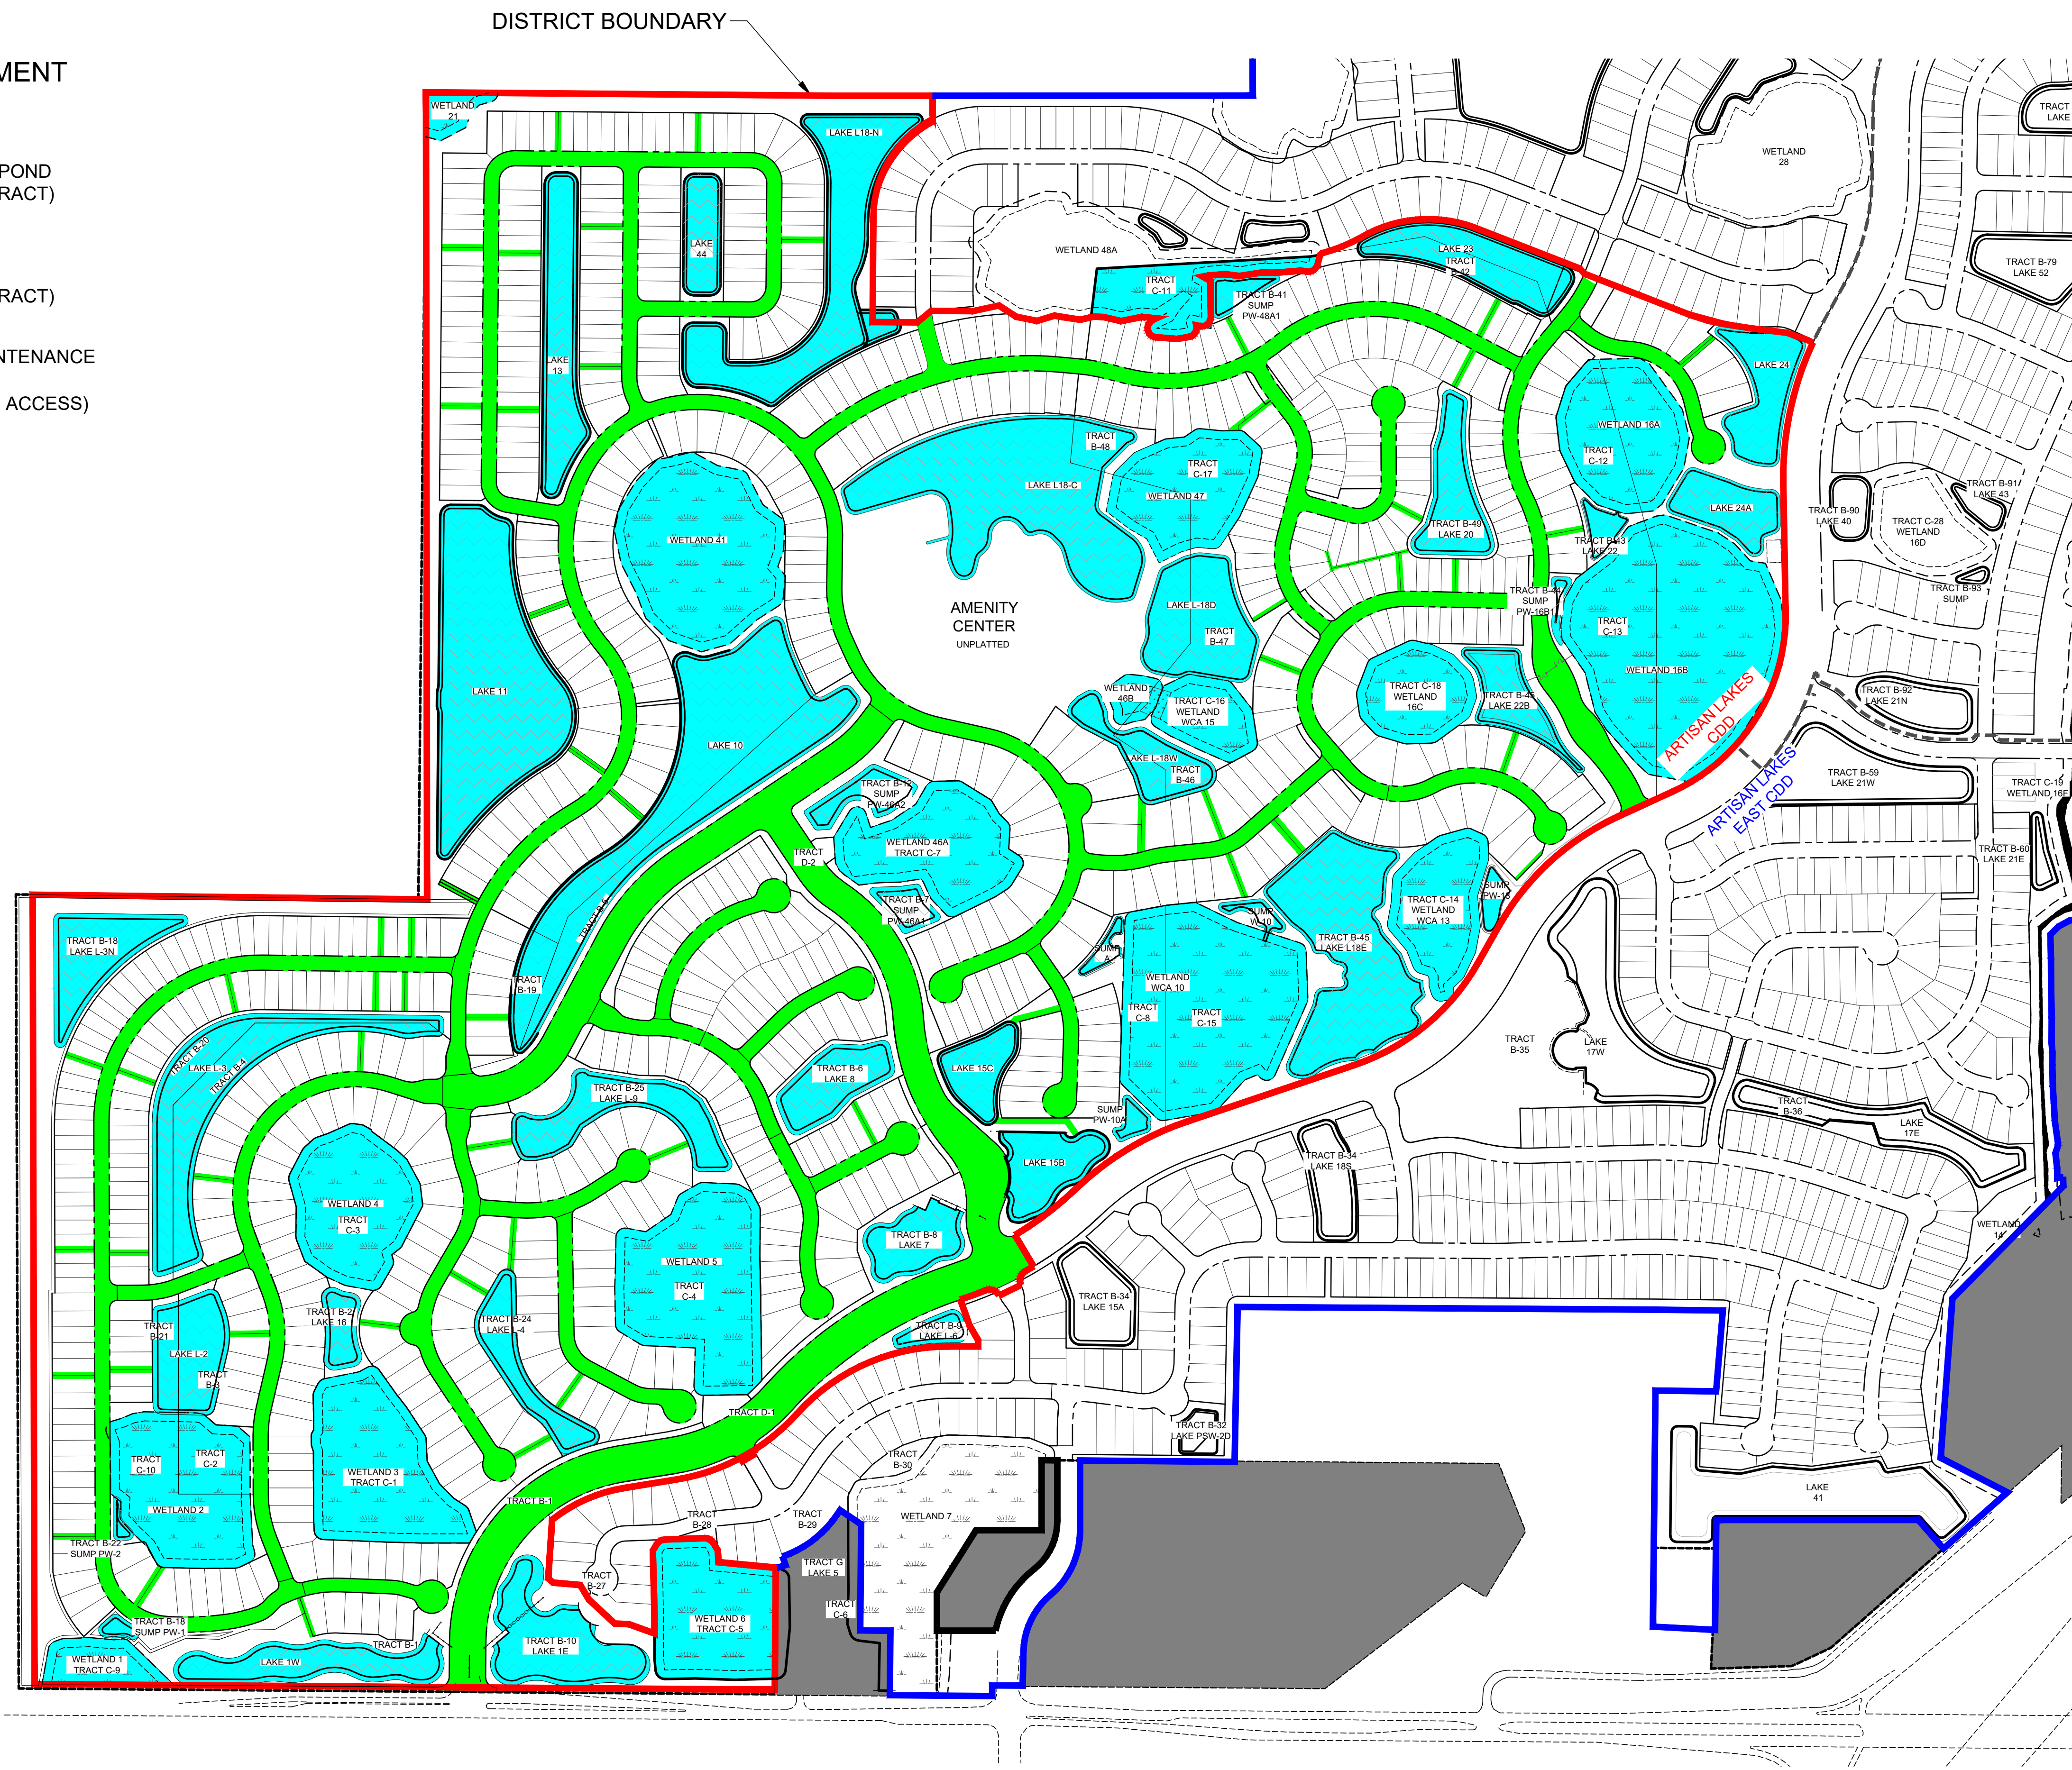

STORMWATER MANAGEMENT SYSTEM LEGEND

- STORMWATER POND (CDD OWNED TRACT)
- WETLAND (CDD OWNED TRACT)
- DRAINAGE MAINTENANCE AREA (CDD GRANTED ACCESS)