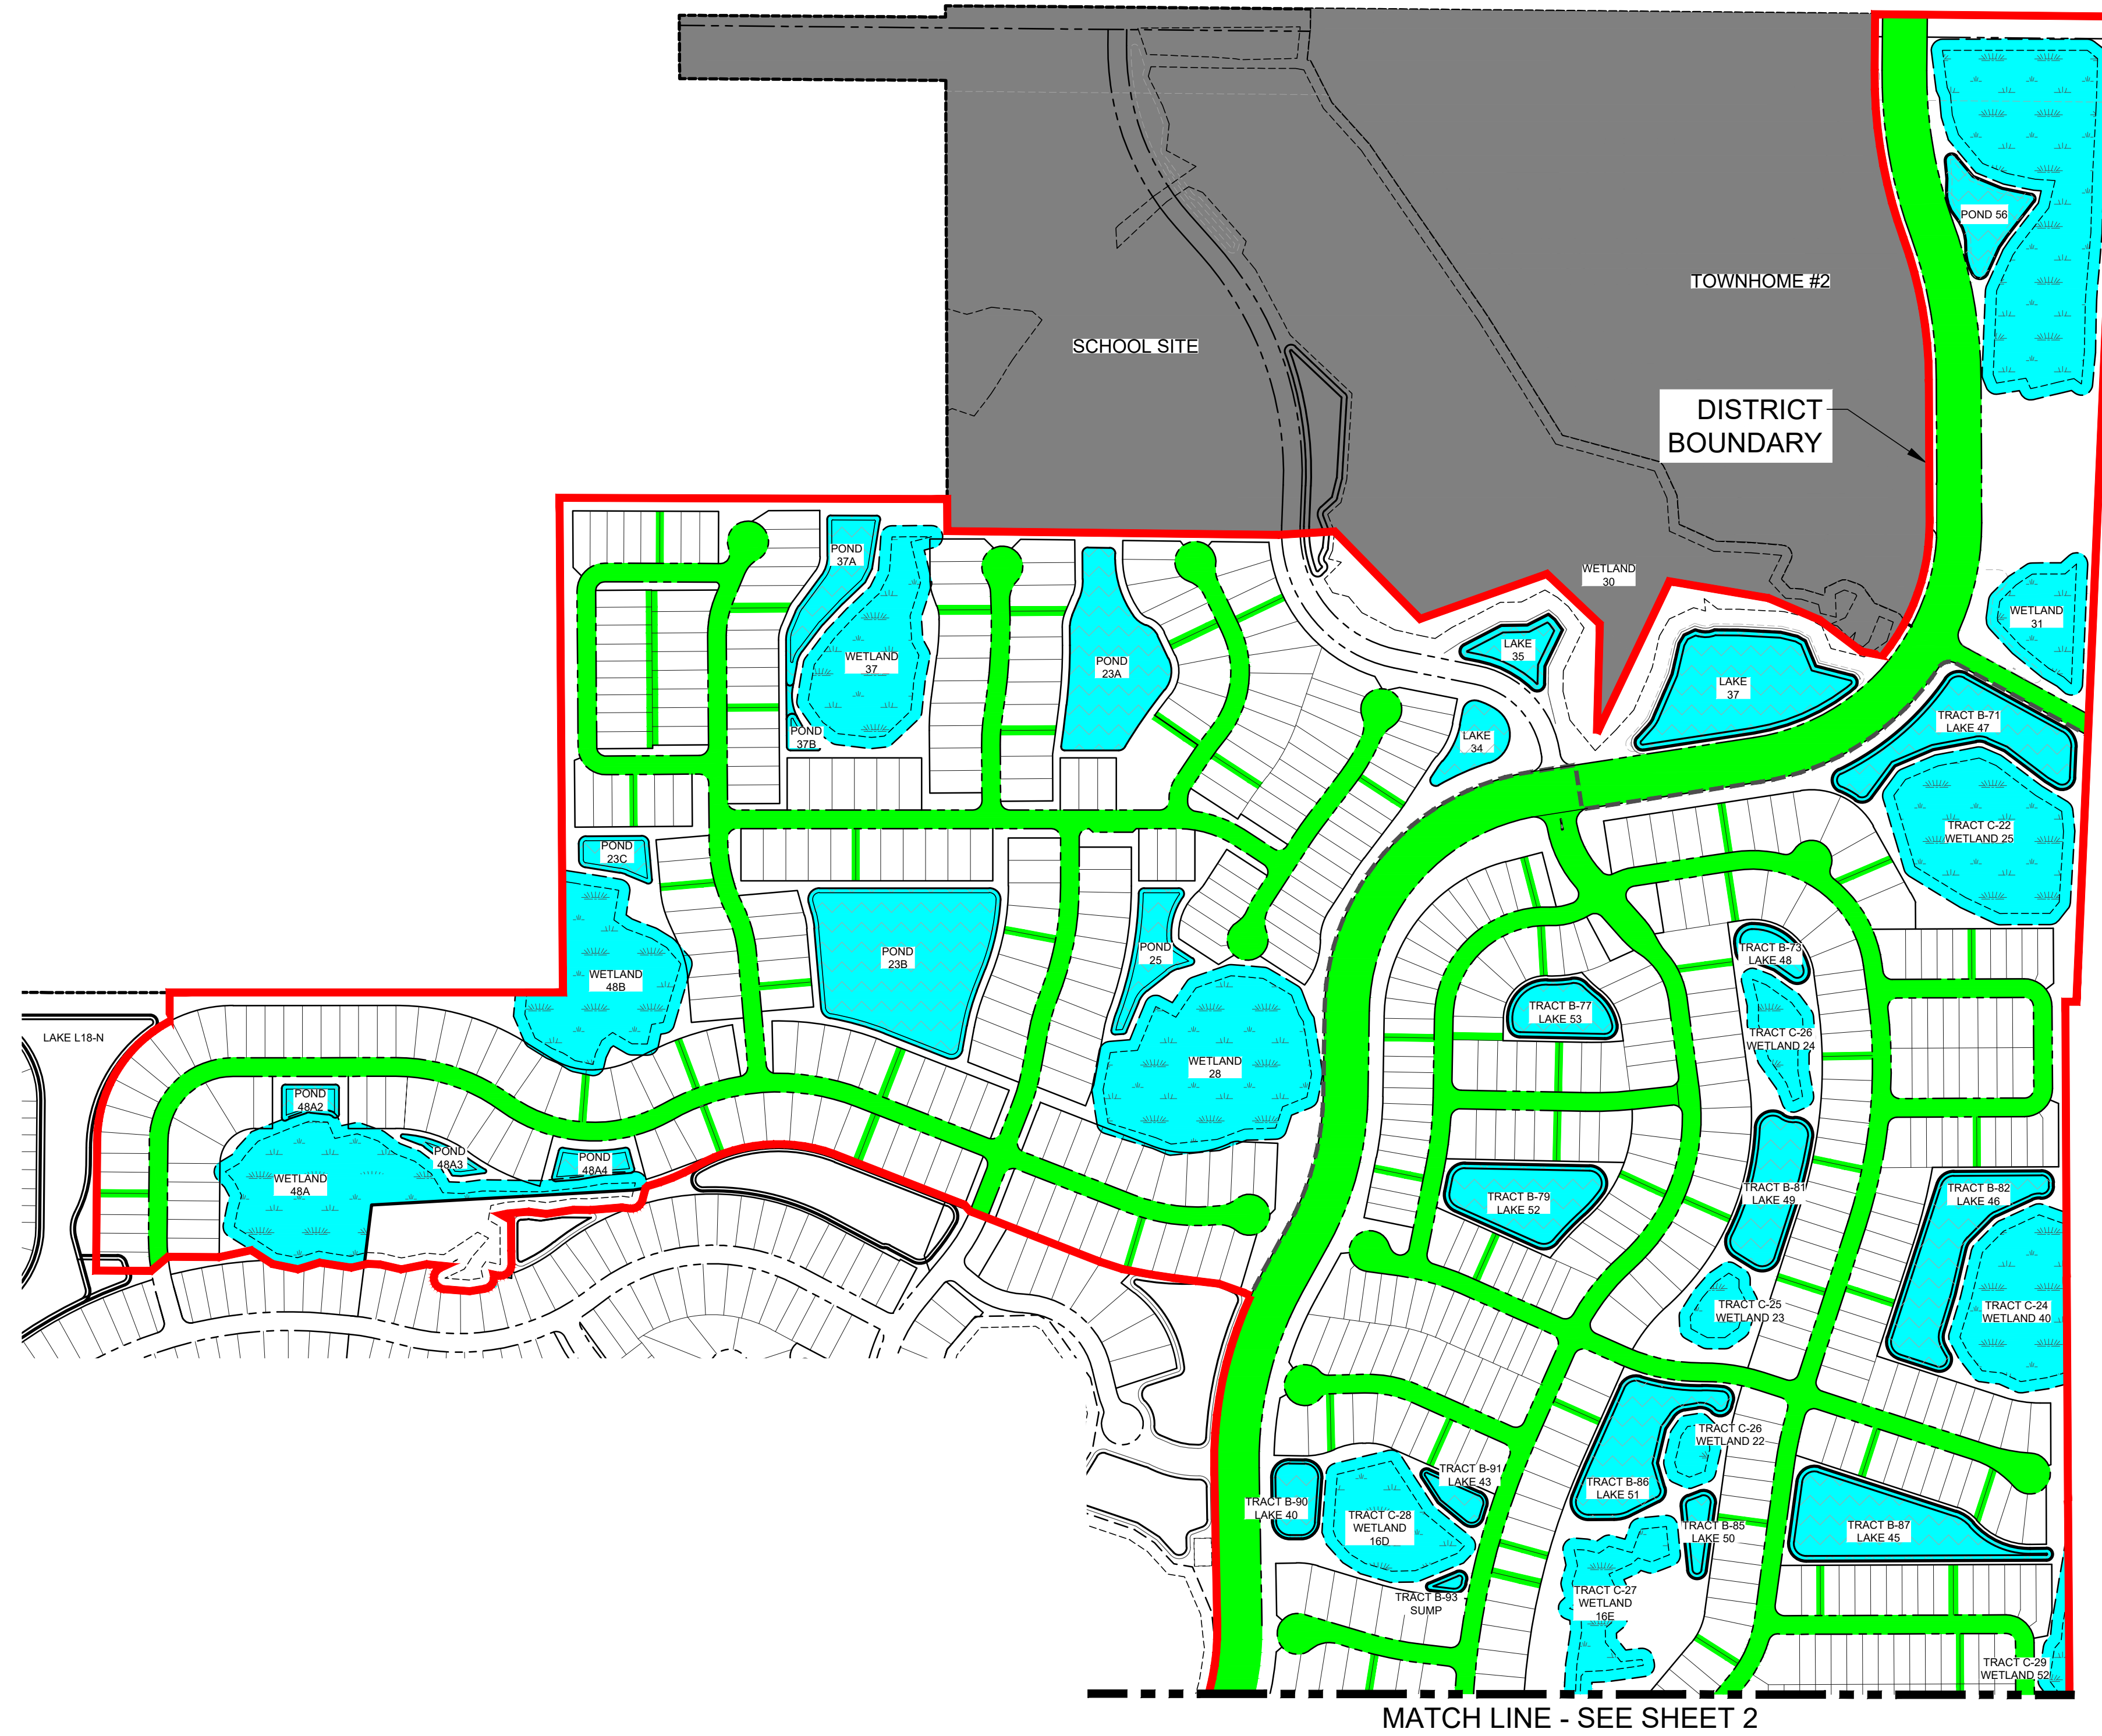

STORMWATER MANAGEMENT SYSTEM LEGEND

-  STORMWATER POND (CDD OWNED TRACT)
-  WETLAND (CDD OWNED TRACT)
-  DRAINAGE MAINTENANCE AREA (CDD GRANTED ACCESS)

M:\mfl\TAM\Projects\Projects\223-58 (Artisan Lakes) CDD East Drawings\Exhibits\223-58-102 Maint Exhibit\Current Plan\REV01\ALE_CDD_OAM_Exhibit.dwg
 3/24/2022 2:07:53 PM

STORMWATER MANAGEMENT SYSTEM LEGEND

-  STORMWATER POND
(CDD OWNED TRACT)
-  WETLAND
(CDD OWNED TRACT)
-  DRAINAGE MAINTENANCE AREA
(CDD GRANTED ACCESS)

I:\Users\JL\My Documents\Projects\2023\35 Artisan Lakes\CDD\Exhibit\Current Plans\REV01\ALE_CDD_OAM_Enbld.dwg
 3/24/2022 2:08:10 PM