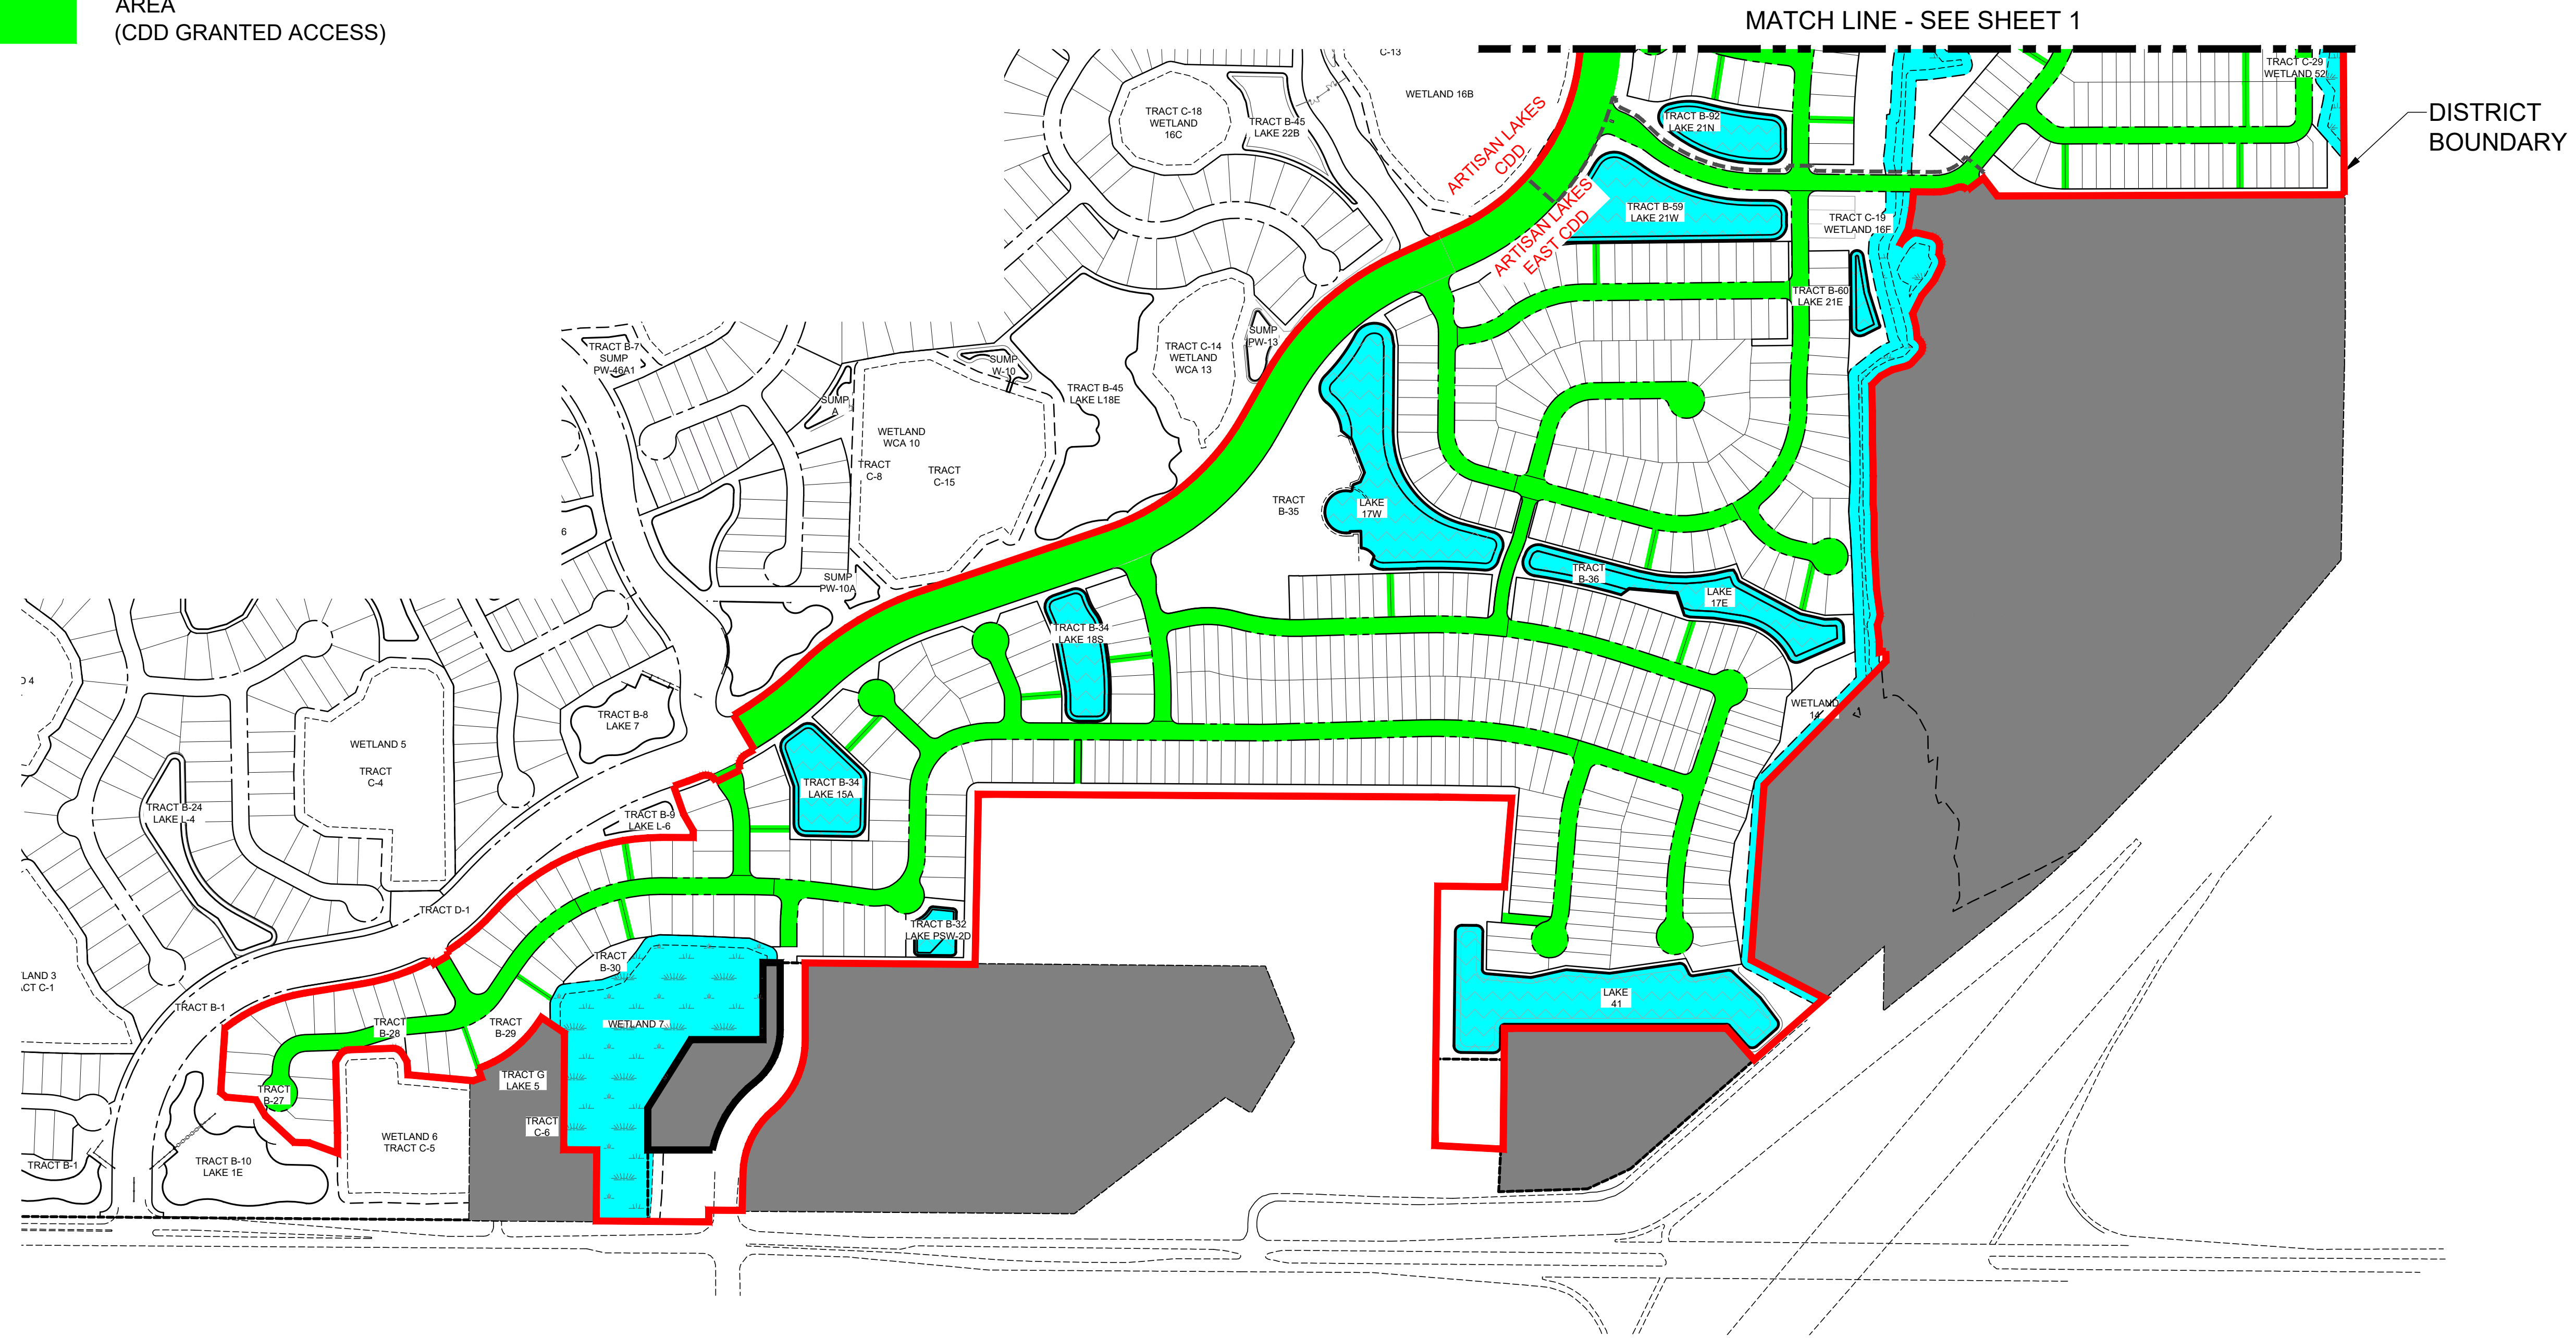

STORMWATER MANAGEMENT SYSTEM LEGEND

-  STORMWATER POND (CDD OWNED TRACT)
-  WETLAND (CDD OWNED TRACT)
-  DRAINAGE MAINTENANCE AREA (CDD GRANTED ACCESS)

M:\mfl\TAM\Projects\Projects\223-58 (Artisan Lakes) CDD East Drawings\Exhibits\223-58-102 Maint Exhibit\Current Plan\REV01\ALE_CDD_OAM_Exhibit.dwg
 3/24/2022 2:07:53 PM

STORMWATER MANAGEMENT SYSTEM LEGEND

-  STORMWATER POND
(CDD OWNED TRACT)
-  WETLAND
(CDD OWNED TRACT)
-  DRAINAGE MAINTENANCE AREA
(CDD GRANTED ACCESS)

I:\Users\JL\My Documents\Projects\2023\35 Artisan Lakes\CDD\Exhibit\Current Plans\REV01\ALE_CDD_OAM_Enbld.dwg
 3/24/2022 2:08:10 PM